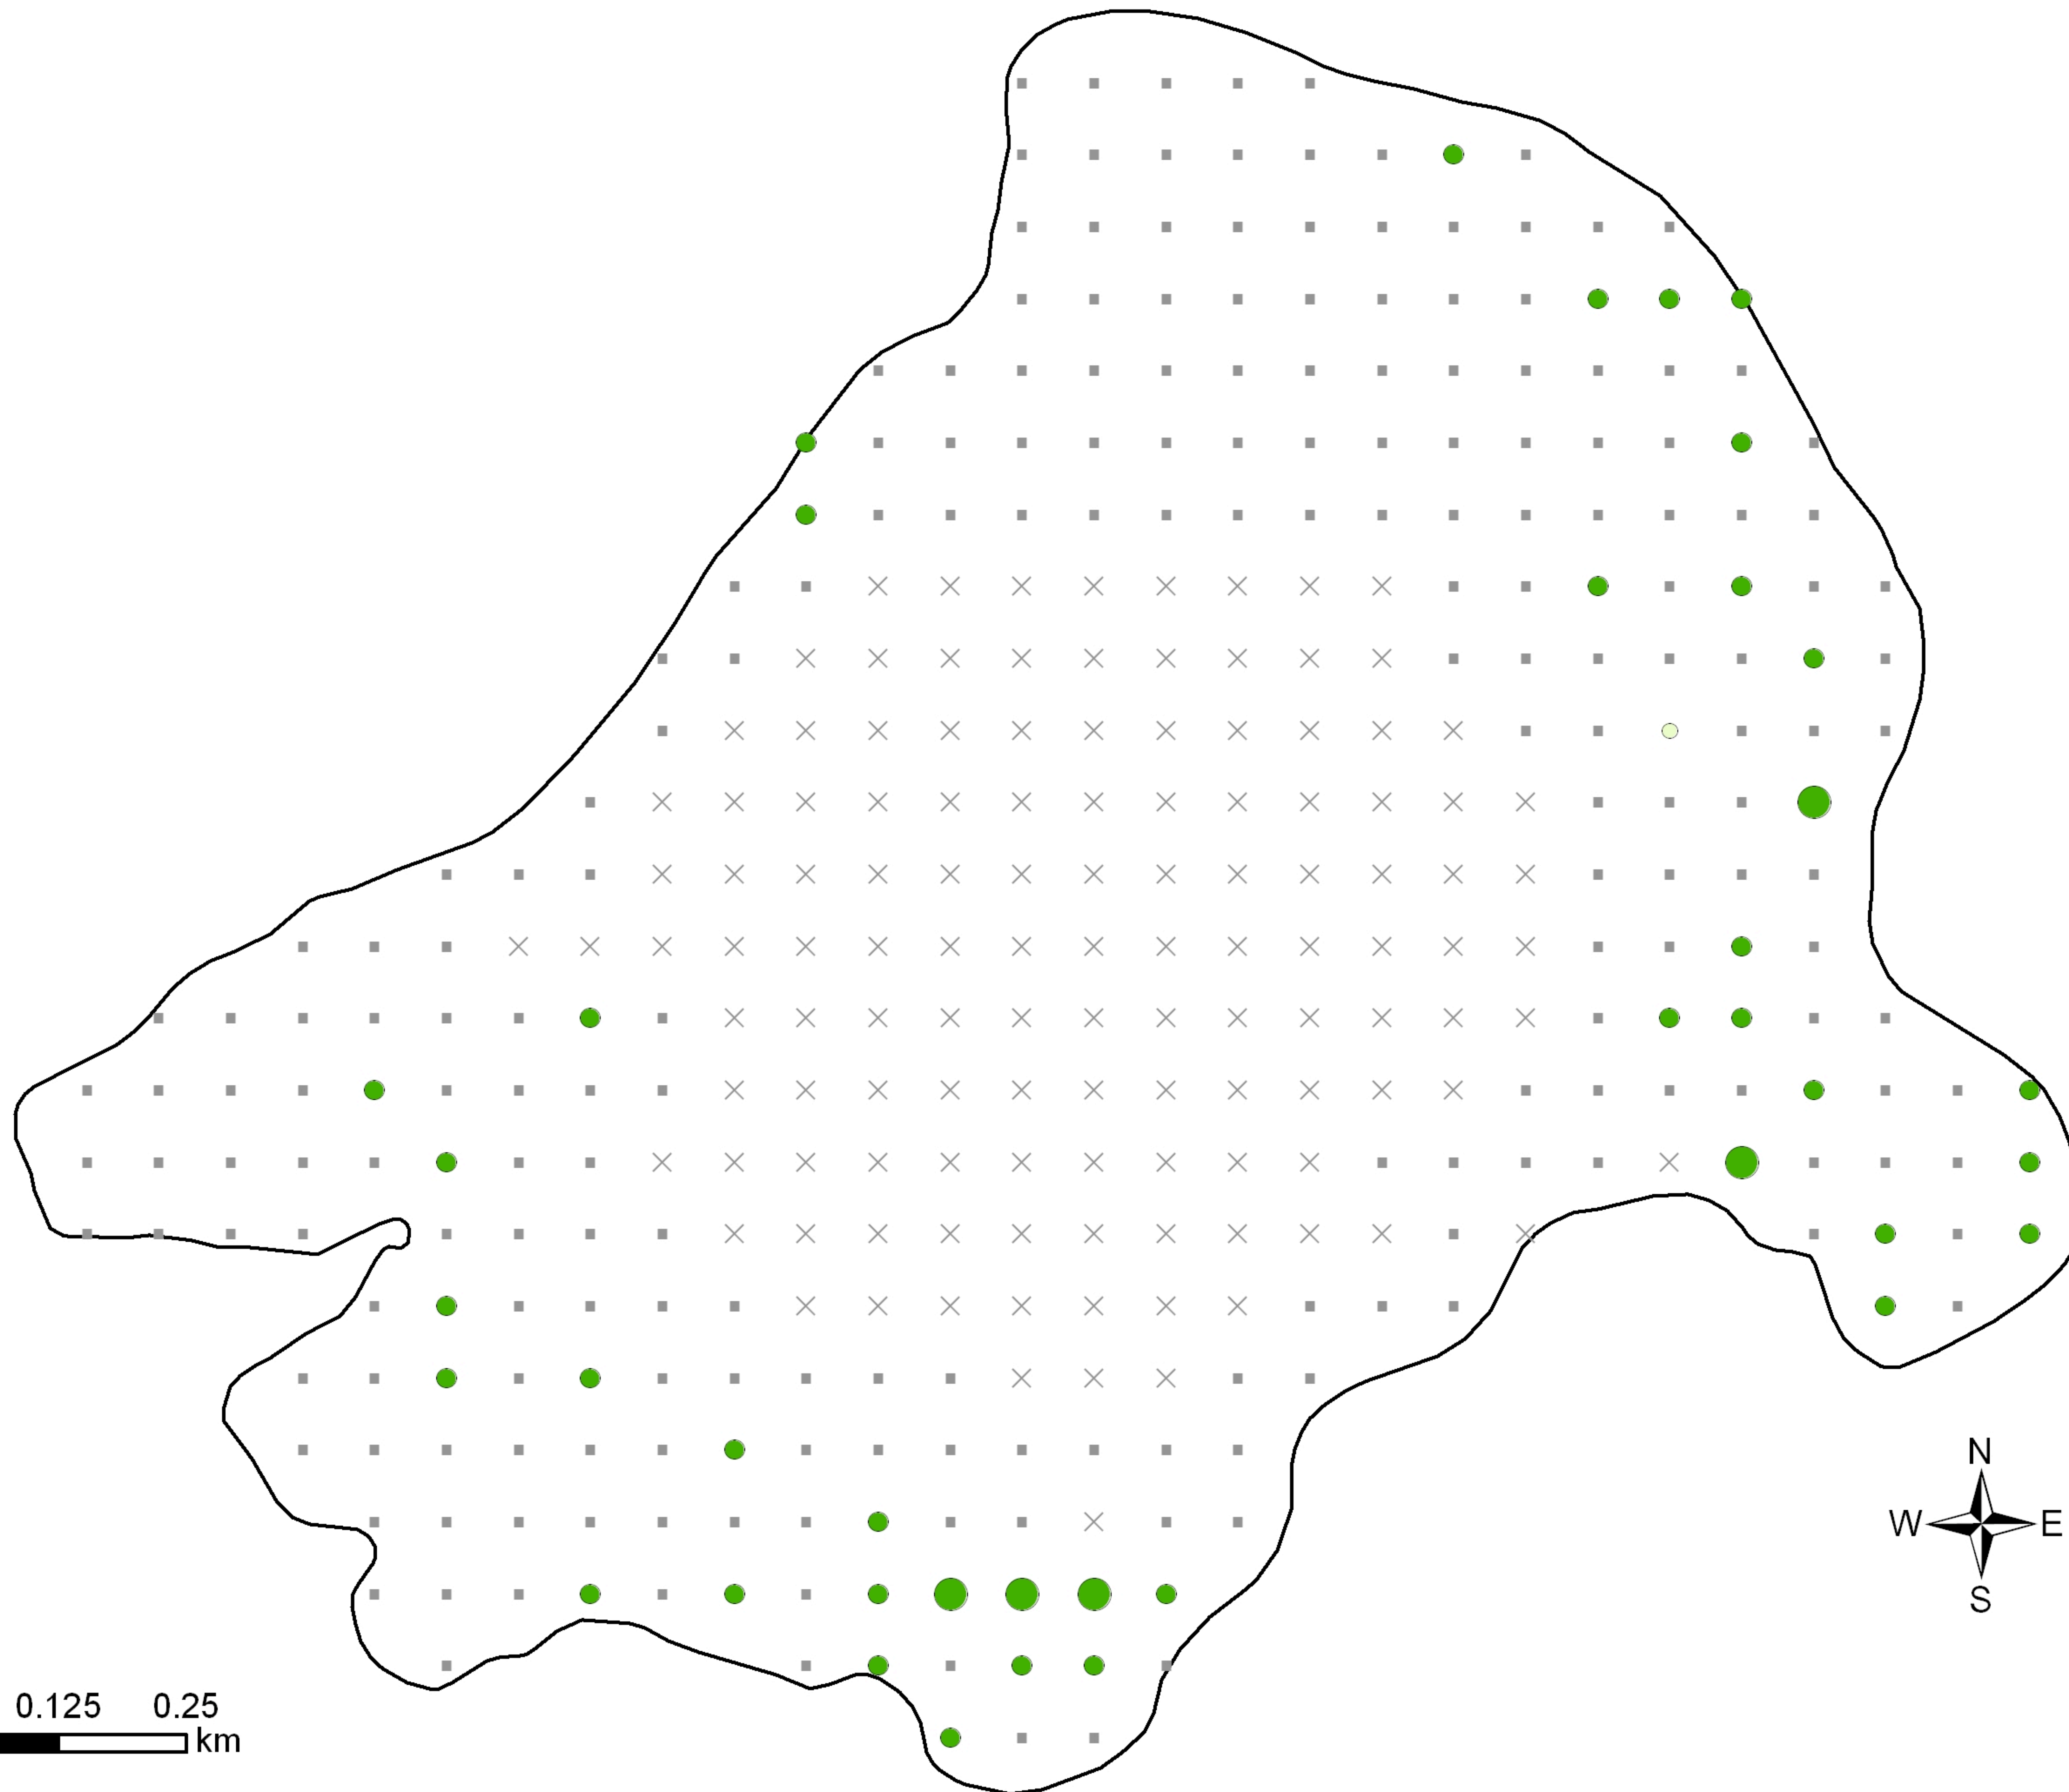

Little Green Lake - Green Lake County

June 30, 2010

Curly Leaf Pondweed
Rake Fullness Rating

-  Visual
-  1
-  2
-  3
-  Not Sampled
-  NO CLP

Illustration of Rake Fullness Rating

-  1
-  2
-  3

<http://dnr.wi.gov>